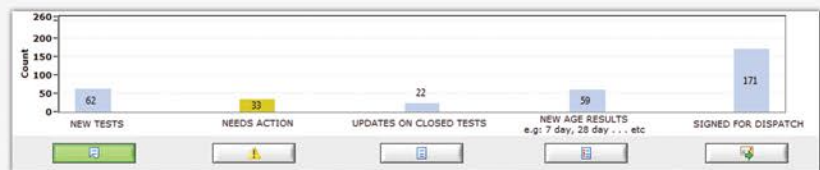

Interruptions...

What is their true cost?

Real time + money

Did you know people take about 23 minutes to resume their tasks after an interruption? For an Engineer, lost focus from billable work means lost time and money.

Focus on your tasks

BreakTest improves workflow for your entire materials testing team, hence reducing interruptions, and empowering you to monitor and prioritize your tasks.

Test reports are automatically routed for data entry, signing and dispatch.